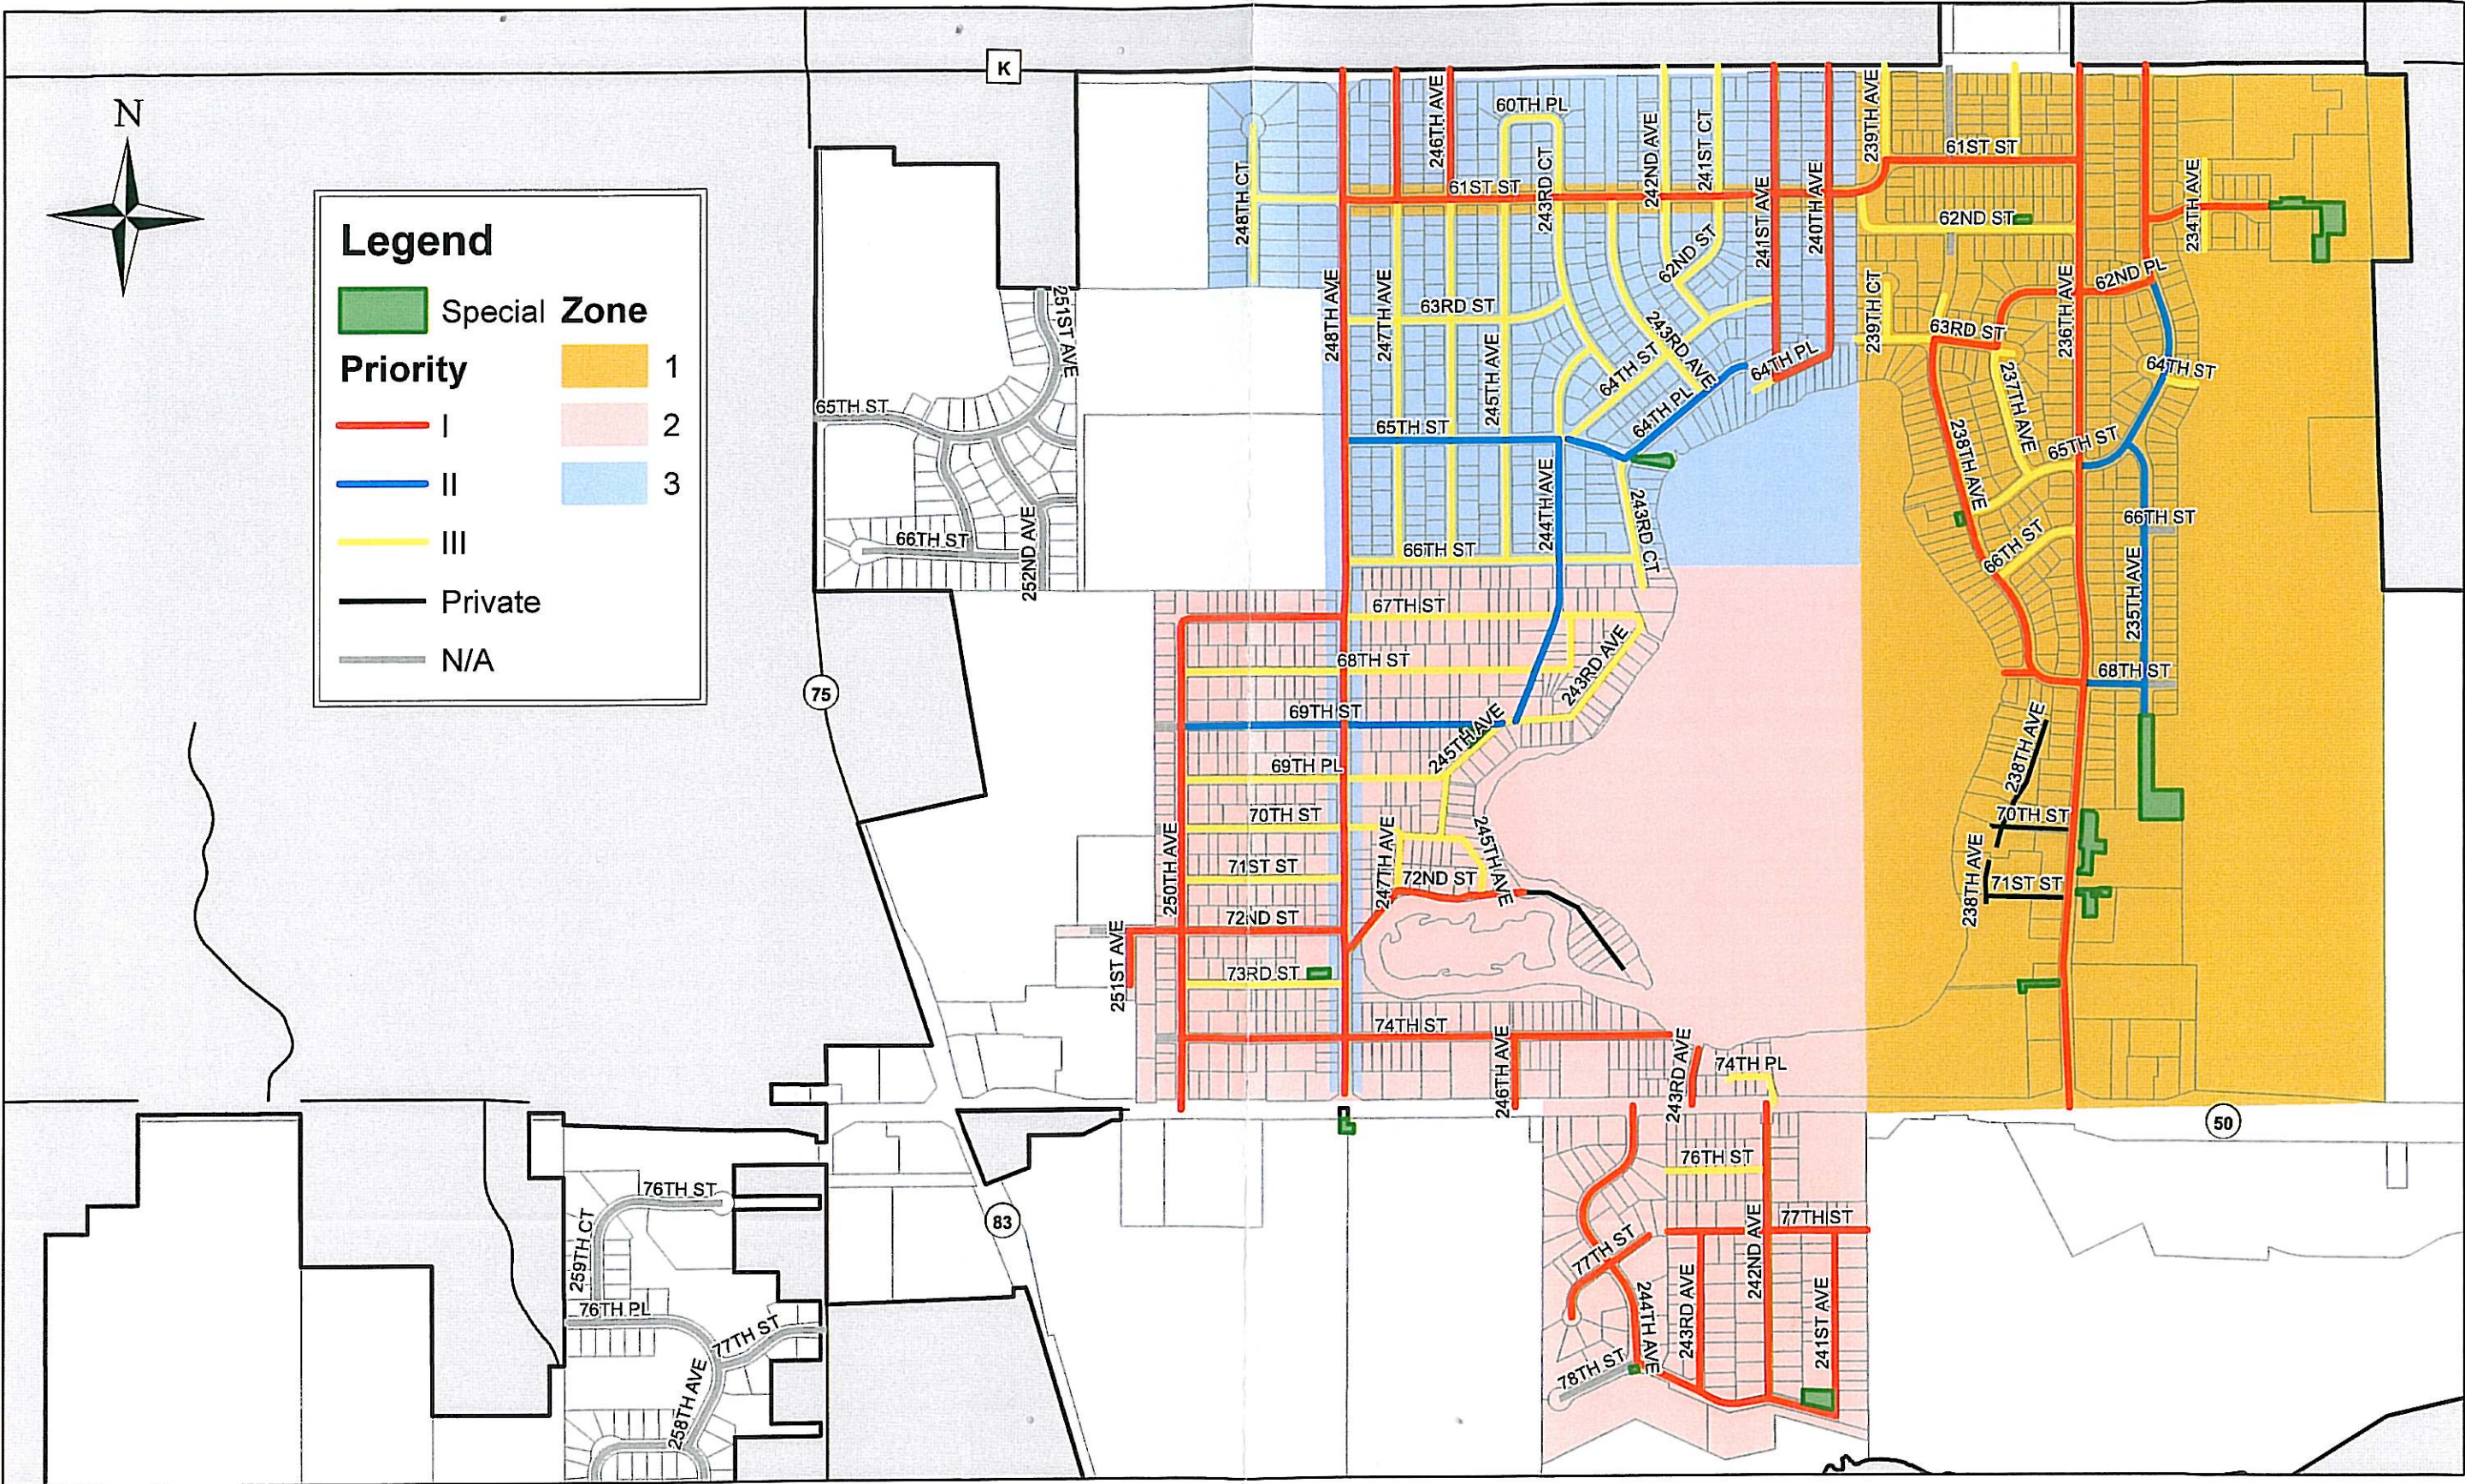

# VILLAGE OF PADDOCK LAKE - SNOW ROUTE MAP

I:\Burlington\PADL\K\GeneralMapping\Snow Routes.mxd  
 Prepared by: J. Tierney  
 BAXTER & WOODMAN, INC.